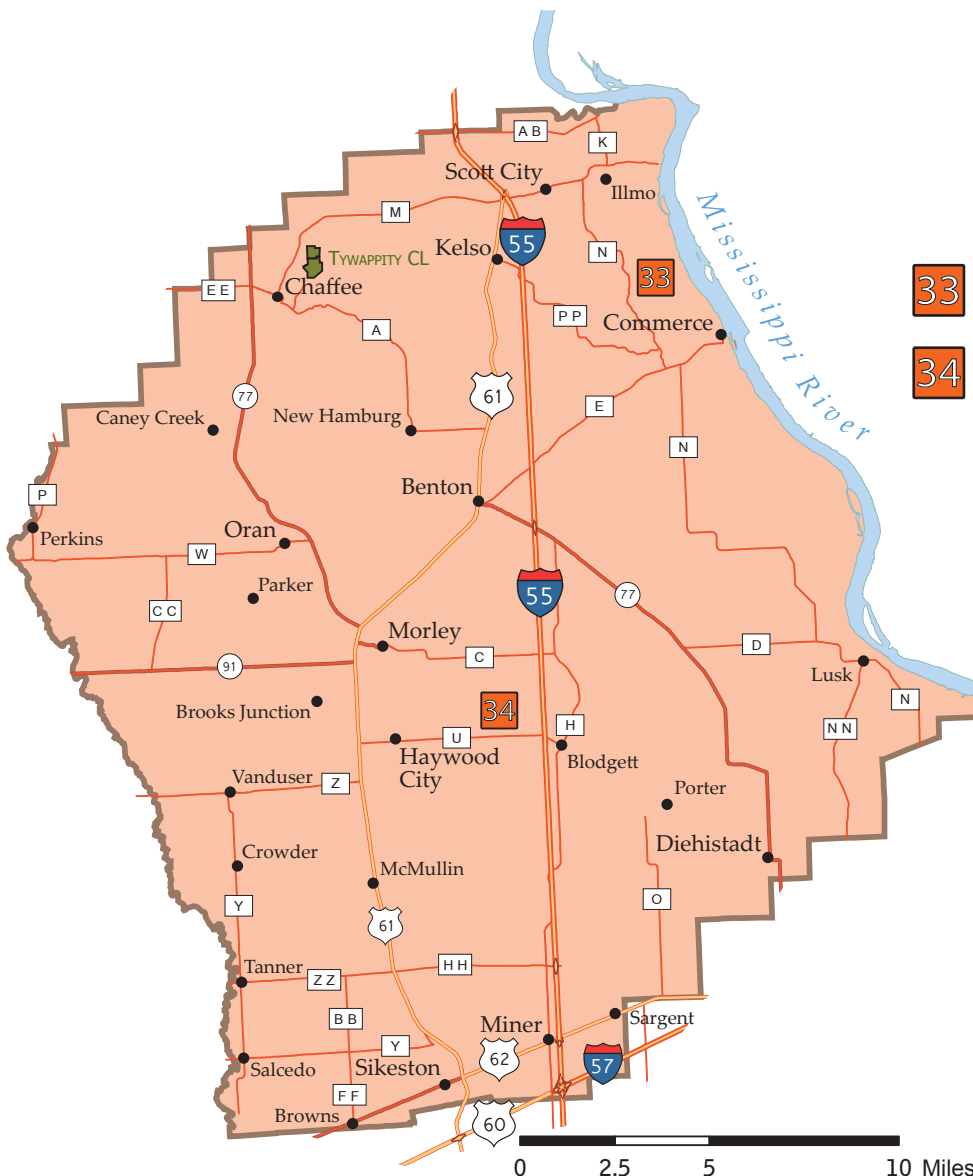

SCOTT COUNTY

DISCOVER THE MISSISSIPPI RIVER HILLS COUNTY TO COUNTY: PRIDE IN WHAT WE DO.

- 33** River Ridge Winery
 - 34** Beggs Family Farm
- see page 2 for details